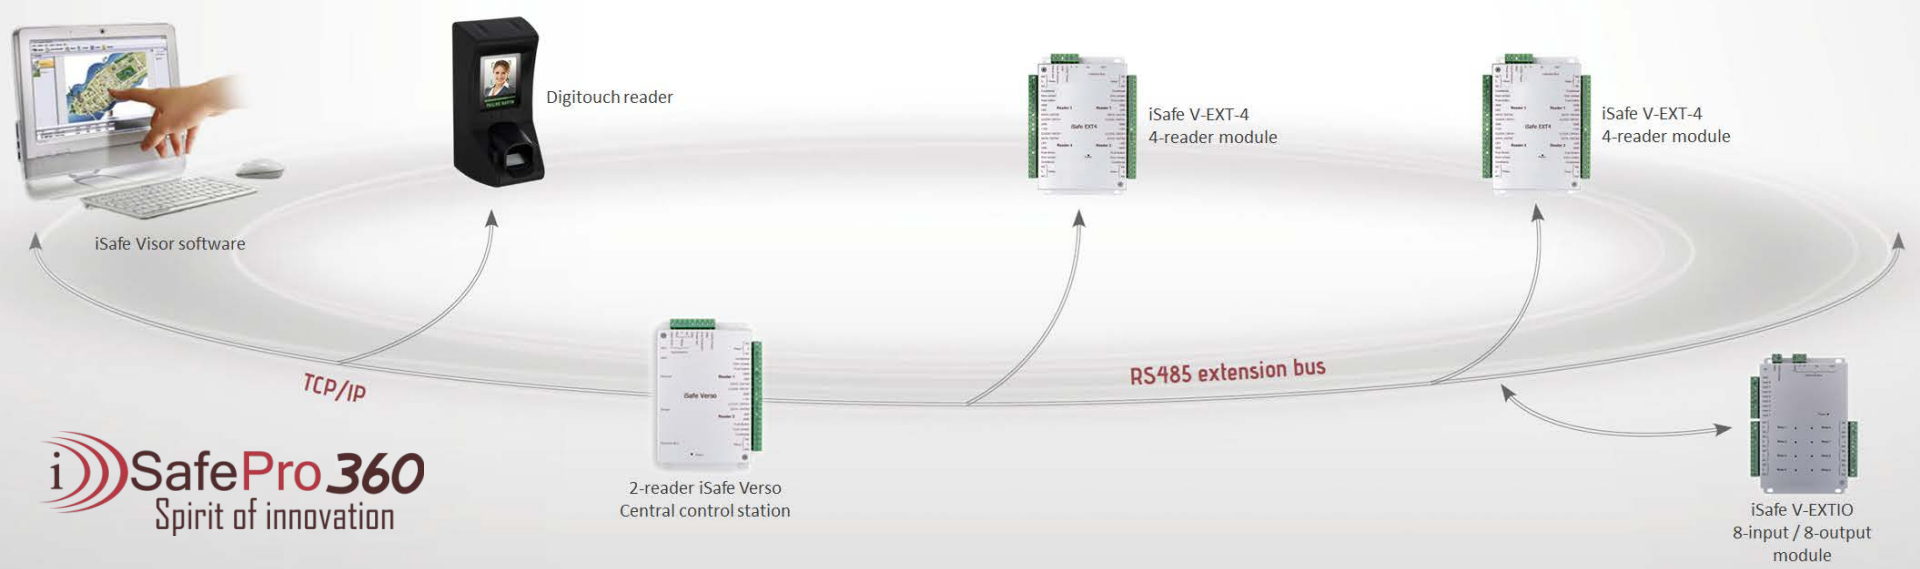

New Generation
ACCESS CONTROL