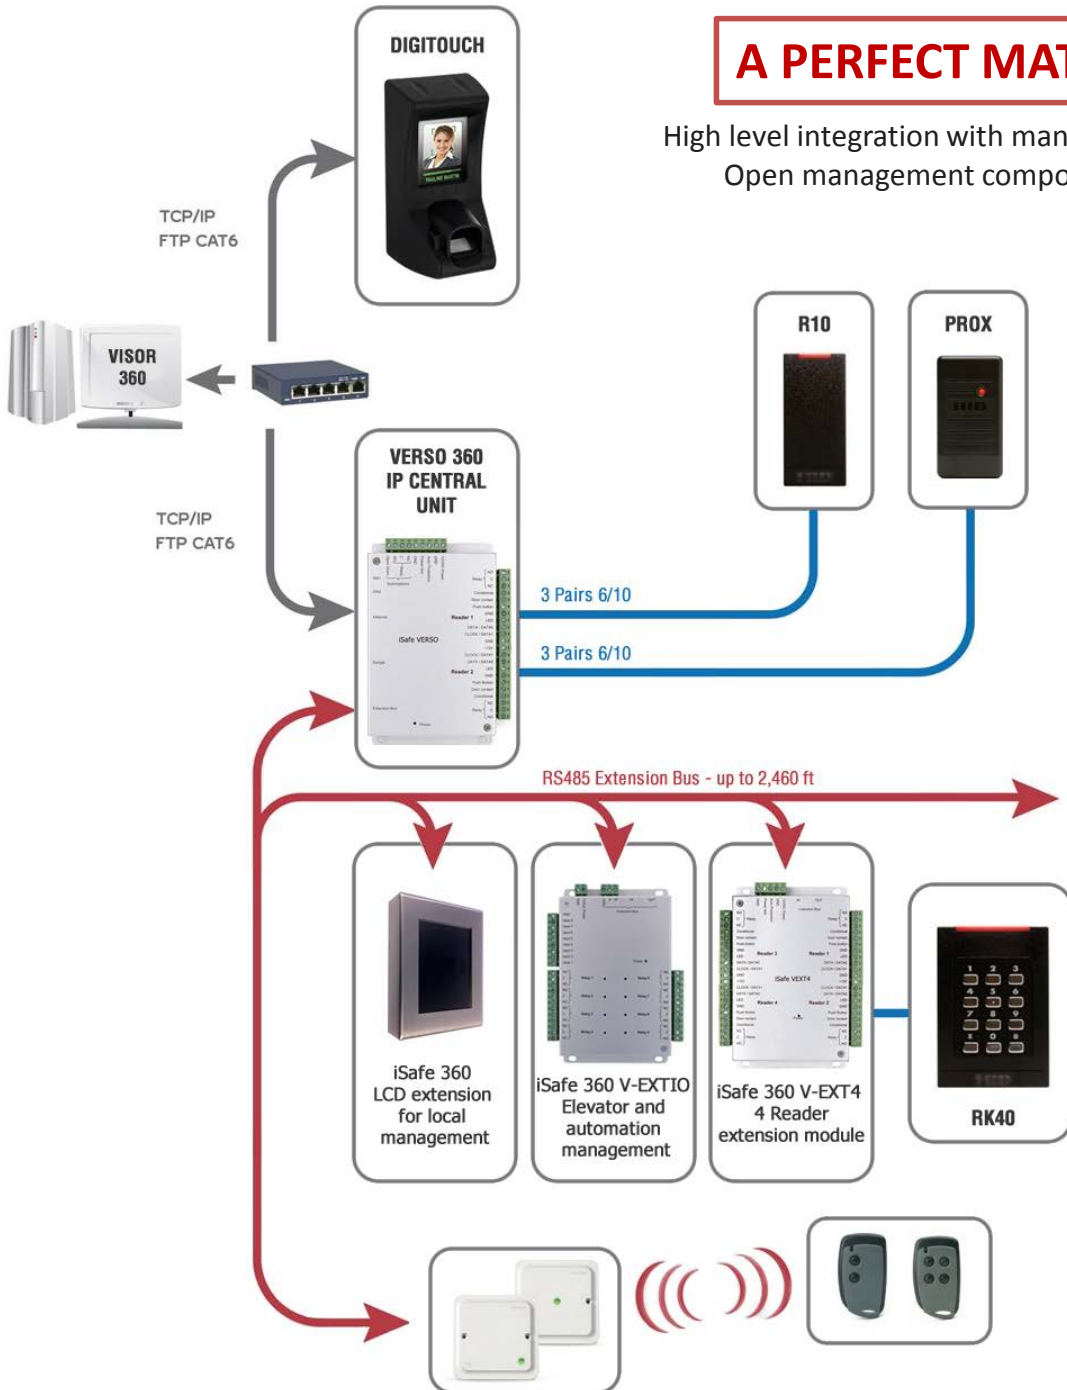

# iSafe VISOR 360 – Supervision and Access Management Software

Our iSafePro 360 Visor latest generation supervision and access management software is the tool which allows you to control access within your structure with complete flexibility.

- Many user assistance features
- Ergonomic customisable software
- Badge printer management
- Biometrics management
- Voice messages

## Technical specifications

- Management of 1 to 840 doors
- Compatibility: Windows 7, XP, Vista
- Access or SQL Server database configurable at the time of creation of the site
- Automatic detection of control stations connected
- Software customization by creation of shortcuts for the most commonly used functions
- Automated systems with scenarios
- Data import
- Management of 3 crisis levels
- Lift management with free access per floor
- Unlimited manager profiles
- Overview of site(s) with real-time status of door inputs/outputs and readers
- Configurable listings, exports for printing and /or sending by E-mail
- Time and attendance

# A PERFECT MATCH

High level integration with many powerful Open management components.