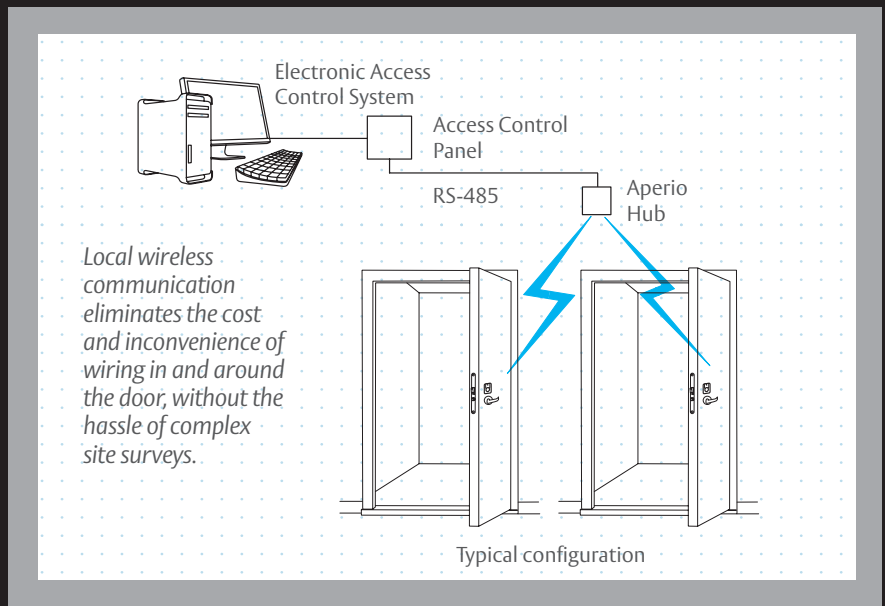

M100 eCylinder

Wireless possibilities for online access control

medeco
HIGH SECURITY LOCKS

ASSA ABLOY

ASSA ABLOY, the global leader
in door opening solutions

Add access control in a flash

The Medeco M100 eCylinder with Aperio Technology offers an easy retrofit solution for mechanical door hardware. Add access control to any door in the time it takes to switch out a cylinder.

Local wireless communication between the M100 and an Aperio hub connects to the access control system, eliminating the cost and inconvenience of bringing wiring to the door.

Redefining wireless access control

M100 Features & Benefits

- Retrofit lock design that works with most Mortise & Rim applications
- Aesthetically pleasing design
- Provides flexible access control and alarm notifications
- Minimal field configuration
- Integrated reader, monitoring and short range wireless radio simplifies installation and reduces material costs
- Real-time door locked status monitoring with integrated tamper, and low battery signals allow you to respond immediately to situations at the opening
- CR-2 battery provides an extremely long life with minimal impact to the environment
- Supports HID® 13.56 MHz iCLASS® contactless credentials (full authentication, all formats). Integrates easily with existing smart card credential systems