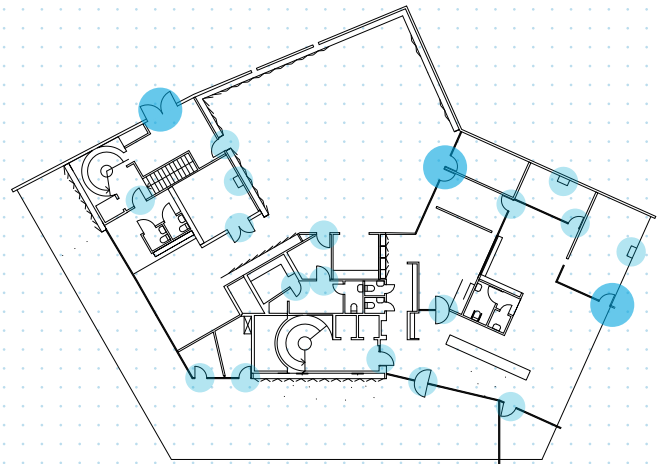

hes

K100 Cabinet Lock

Ideal for cabinets, lockers & drawers—in applications such as healthcare, higher education and IT

Adams Rite

A100 Locks

Ideal for aluminum and glass storefront doors

Easily expand the reach of your existing access control system