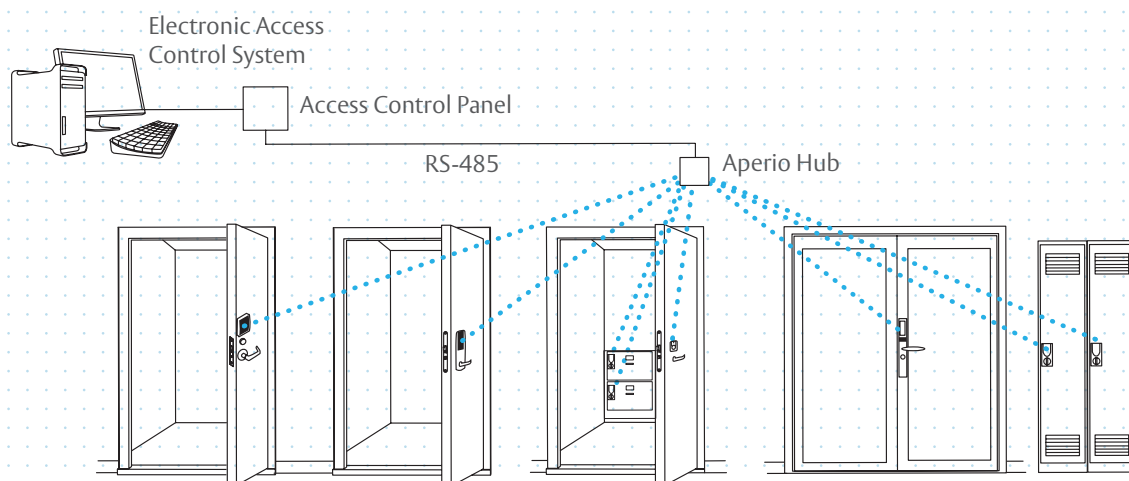

Quick, easy wireless deployments

No complex site surveys
Minimal field configuration
Simplified installation at the opening

Advanced capabilities

Fully-encrypted AES 128 wireless communication (IEEE 802.15.4)
Support for HID® 125 kHz proximity or 13.56 MHz iCLASS® (full authentication, all formats) contactless credentials
Real-time authentication and alarms

Redefining wireless access control

Local wireless communication eliminates the cost and inconvenience of wiring in and around the door, without the hassle of complex site surveys.

Designed for easy integration into existing access control systems, Aperio-enabled locks communicate wirelessly to an Aperio hub, which connects to the access control system using RS-485 or Wiegand wiring.

Industry standard Wiegand output offers easy integration with many popular access control systems, while the RS-485 version offers the flexibility and scalability to support up to eight locks per hub.*