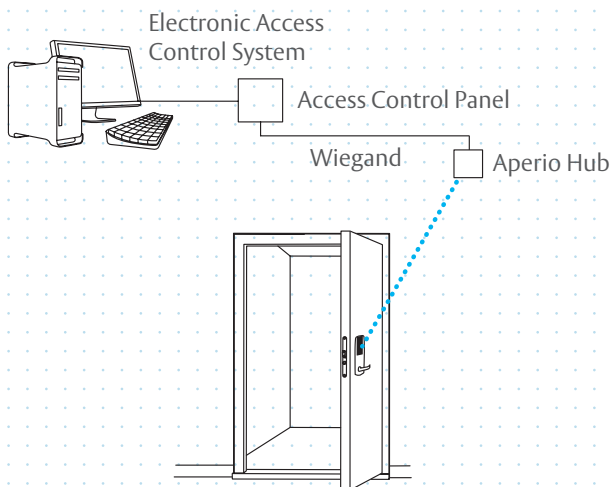

- Wired Access Control Door
- Aperio Enabled Door

Aperio technology gives you the flexibility to secure additional openings throughout your facility – at a much lower cost than traditional access control.

An innovative new approach to online access control

With the global range of Aperio-enabled locks from ASSA ABLOY, online access control can be easy and cost-effective at any opening. In North America, Aperio technology will initially be available in cylindrical locks, mortise locks, exit devices, cabinet locks, electronic cylinders, and aluminum/glass storefront locks and exit devices, with ongoing expansion across the entire spectrum of ASSA ABLOY door opening solutions.

Redefining wireless access control

Local wireless communication eliminates the cost and inconvenience of wiring in and around the door, without the hassle of complex site surveys.

Designed for easy integration into existing access control systems, Aperio-enabled locks communicate wirelessly to an Aperio hub, which connects to the access control system using RS-485 or Wiegand wiring.